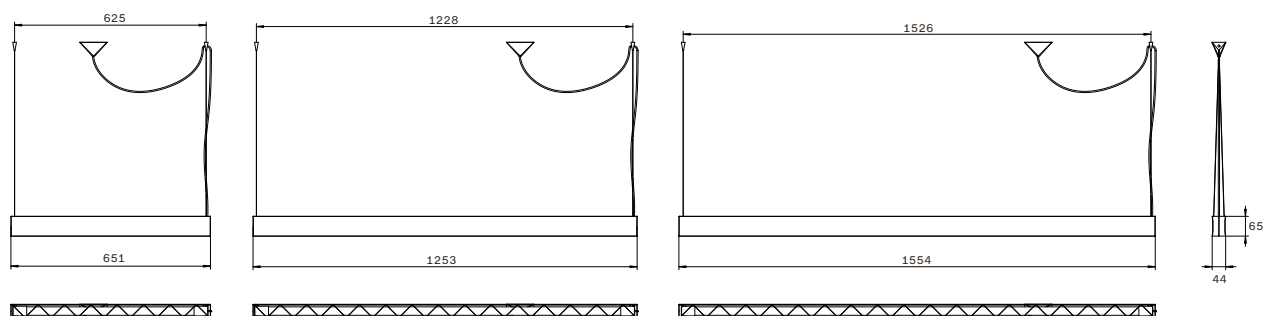

Lamp Types	S Ledvance LED Tube T8 Smart+ WiFi 24W 827-865 tunable white 600 mm M Ledvance LED Tube T8 Smart+ WiFi 24W 827-865 tunable white 1200 mm L Ledvance LED Tube T8 Smart+ WiFi 24W 827-865 tunable white 1500 mm Other lamp types upon request depending on project needs
Light Emission	S 1100 lm M 2300 lm L 3100 lm (or other depending on the lamp used)
Light Colour	2700-6500 K
Dimming	Dimmable and tunable with the LEDVANCE SMART+ WiFi App
External Casing Finish Styles	Polished aluminium: silver, gold and copper

Inside Finish	Various flock finishes available
---------------	----------------------------------

Suspension	0.6 mm steel wires, variable leveling and custom length
Length x Height x Width	S 651 / M 1253 / L 1554 x 65 x 44 mm
Weight	998 g
Colour Rendering Index	83
LED Lifetime	50.000 h (L70)
UGR	≤ 19
System Power	23 W
Power Supply	220-240 V
Protection Class	SK I
Water and Dust Resistance	IP 20
Manufacturer	Lambert S.r.l Italy
Dimensions	S, M and L

Office Lighting Standard	ZICK ZACK Standard L fulfills office lighting requirements according to EN 12464 on a task area of 1000 x 600 mm, which is suitable for most applications. Glare protection is fully given. The recommended hanging height is 1700 mm above ground.
--------------------------	---