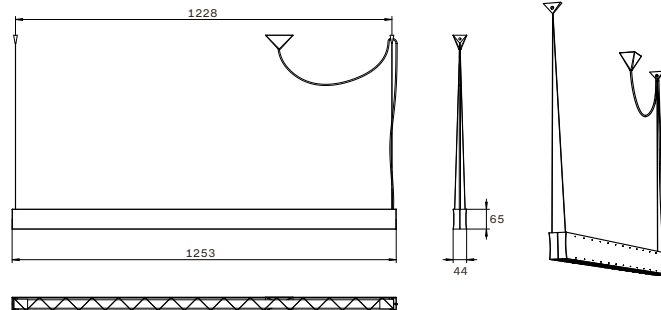

## ZICK ZACK Standard M

1253 × 65 × 44 mm

ZICK ZACK Standard is our ready to use package with everything you need to get started right away. ZICK ZACK Standard comes in 3 different sizes: S (651mm), M (1253mm) and L (1554mm). All sizes are available with a spectacular flock-finish in various colours on the inside: ZICK ZACK Flock. For projects, we can customise the luminaire in many ways: ZICK ZACK Custom.

Lamp Type	Ledvance LED Tube T8 Smart+ WiFi 24W 827 - 865 tunable white 1200 mm
Light Emission	2300 lm
Light Colour	2700-6500 K
Length × Height × Width	1253 × 65 × 44 mm
Weight	856 g
Dimming	Dimmable and tunable with the LEDVANCE SMART+ WiFi App
Colour Rendering Index	80-89
LED Lifetime	50.000 h (L70)
UGR	≤ 19
System Power	24 W
Power Supply	220-240 V
Protection Class	SK I
Water and Dust Resistance	IP 20
External Casing	Aluminium, silver anodised, polished
Suspension	0.6 mm steel wires, variable leveling up to 1.5 m suspension length
Shipping	Installation manual, luminaire with socket plug
Manufacturer	Lambert S.r.l Italy

### Dimensions

### Office Lighting Standard

ZICK ZACK Standard L fulfills office lighting requirements according to EN 12464 on a task area of 1000 × 600 mm, which is suitable for most applications. Glare protection is fully given. The recommended hanging height is 1700 mm above ground.